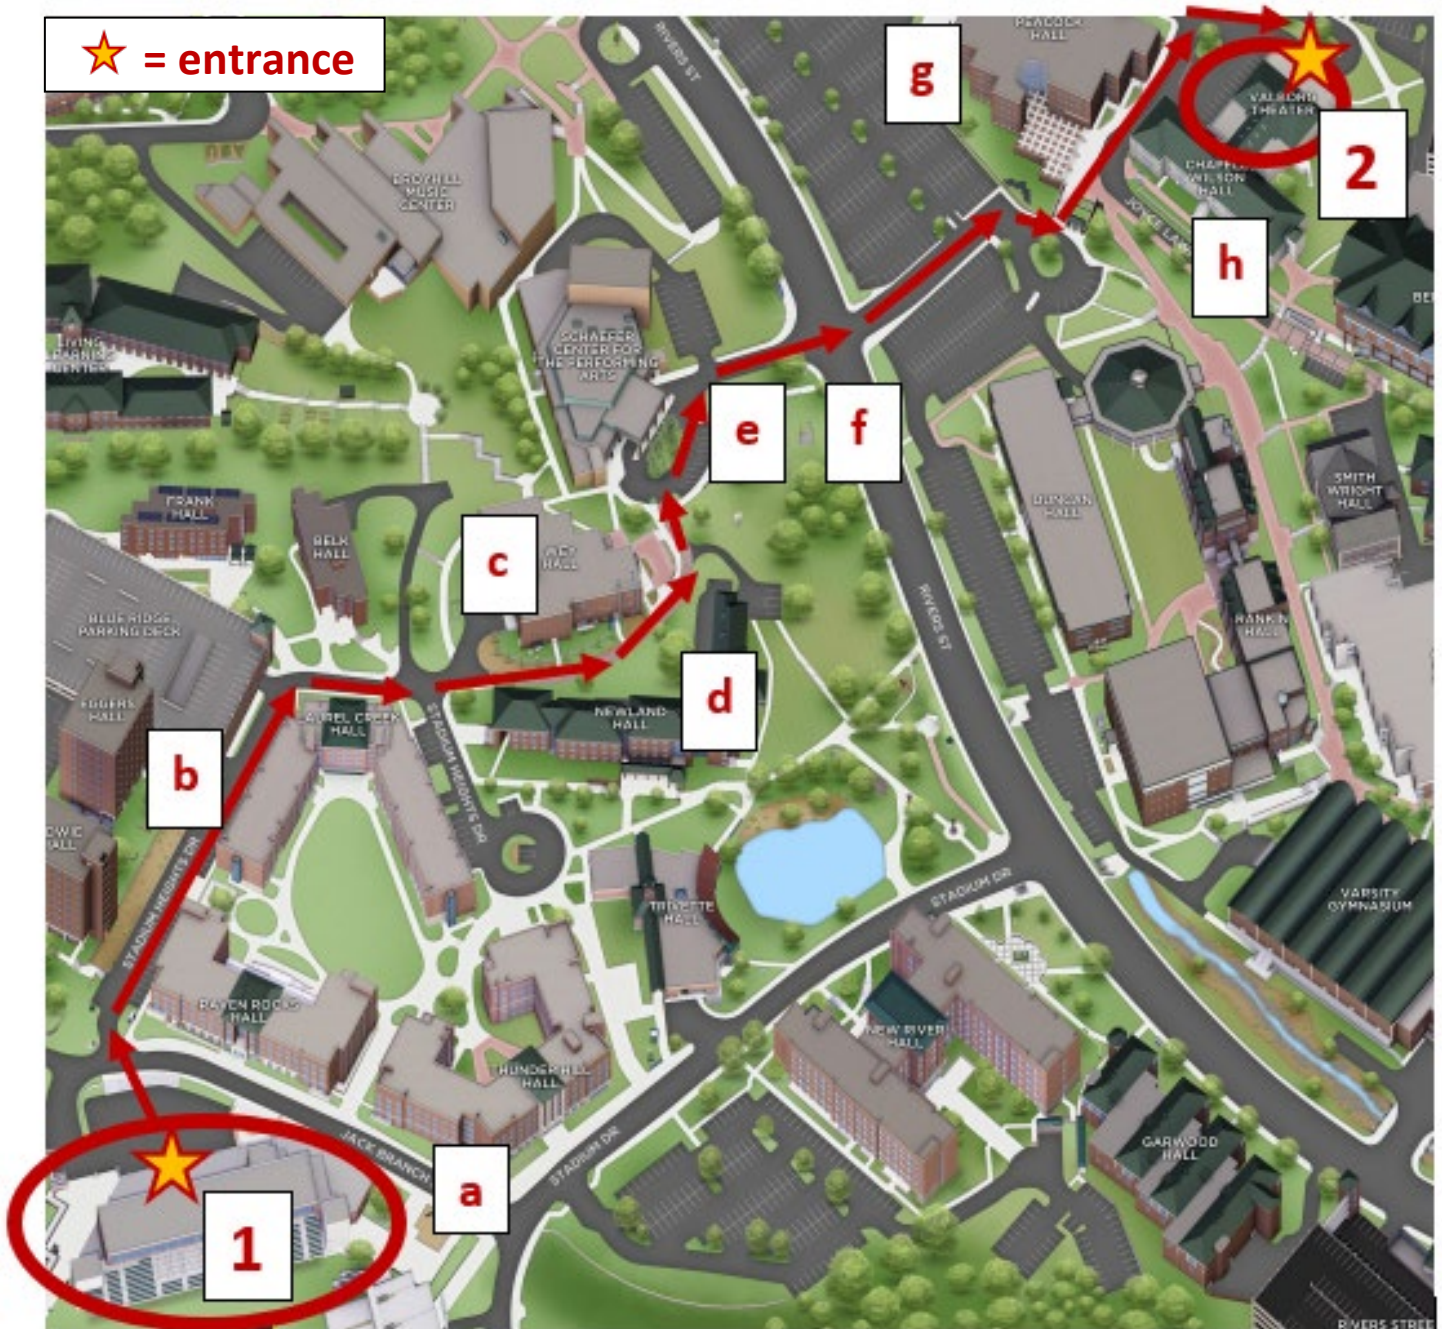

Wednesday Wayfinding 2 of 2 (7:00 p.m. to 7:30 p.m.):

From Grandview Ballroom (Wednesday Reception) to Valborg Theater (Opening Plenary)

- Leave Grandview Ballroom (#1).
- Cross Jack Branch Drive (a); walk along Stadium Heights Drive (b); follow the walkway between Wey Hall (c) on your left and Newland Hall (d) on your right; walk through the Schaefer Center lot (e) and down to the traffic light; cross Rivers Street (f) and walk between the parking areas towards Peacock Hall (g); walk up the steps (or nearby ramps if helpful) then between Peacock Hall (g) and Chapell Wilson Hall (h), and turn right after the small parking area.
- Arrive at Valborg Theater (#2).